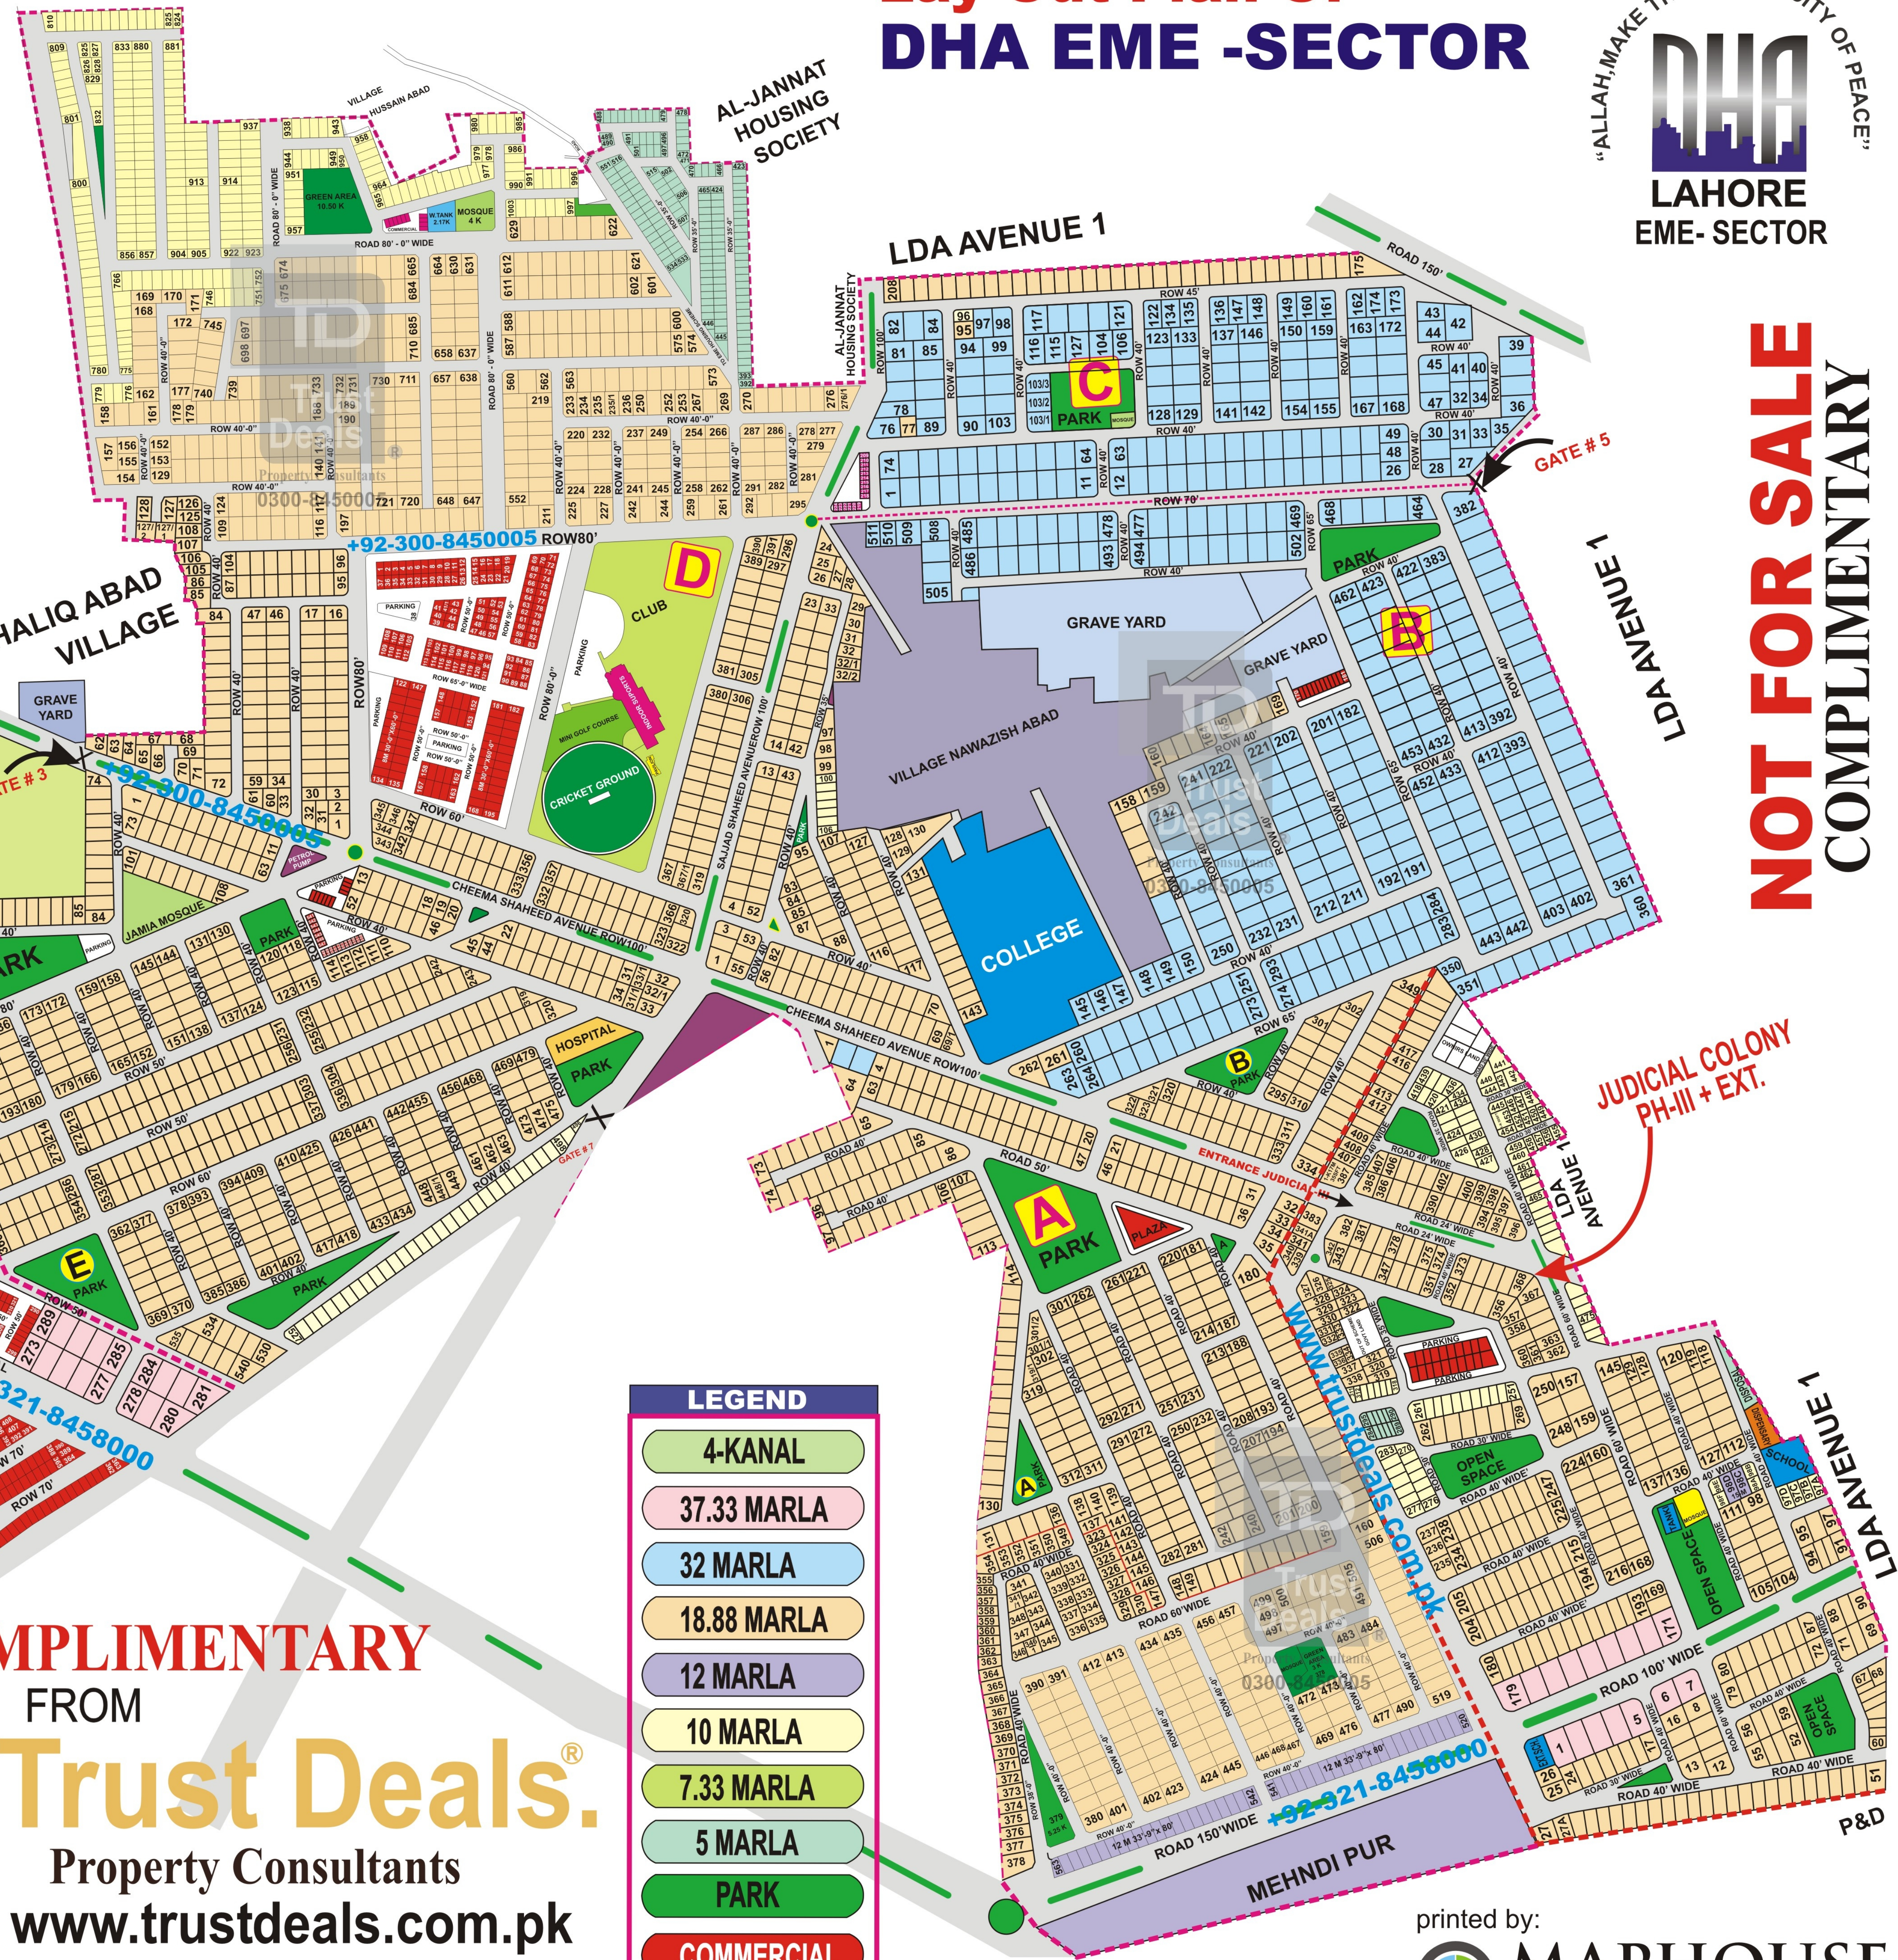

Lay Out Plan Of DHA EME -SECTOR

NOT FOR SALE
COMPLIMENTARY

LEGEND	
	4-KANAL
	37.33 MARLA
	32 MARLA
	18.88 MARLA
	12 MARLA
	10 MARLA
	7.33 MARLA
	5 MARLA
	PARK
	COMMERCIAL

COMPLIMENTARY

FROM
Trust Deals®
Property Consultants
www.trustdeals.com.pk
Mob: +92-300-8450005
: +92-321-8458000

PLEASE NOTE
This map is distributed FREE of Cost just to help the owners and buyers.
We have put maximum effort to draw this map as close as possible to the latest official map.
We are not responsible for any errors or omissions.

printed by:
MAPHOUSE
maps printer
0320-4611318