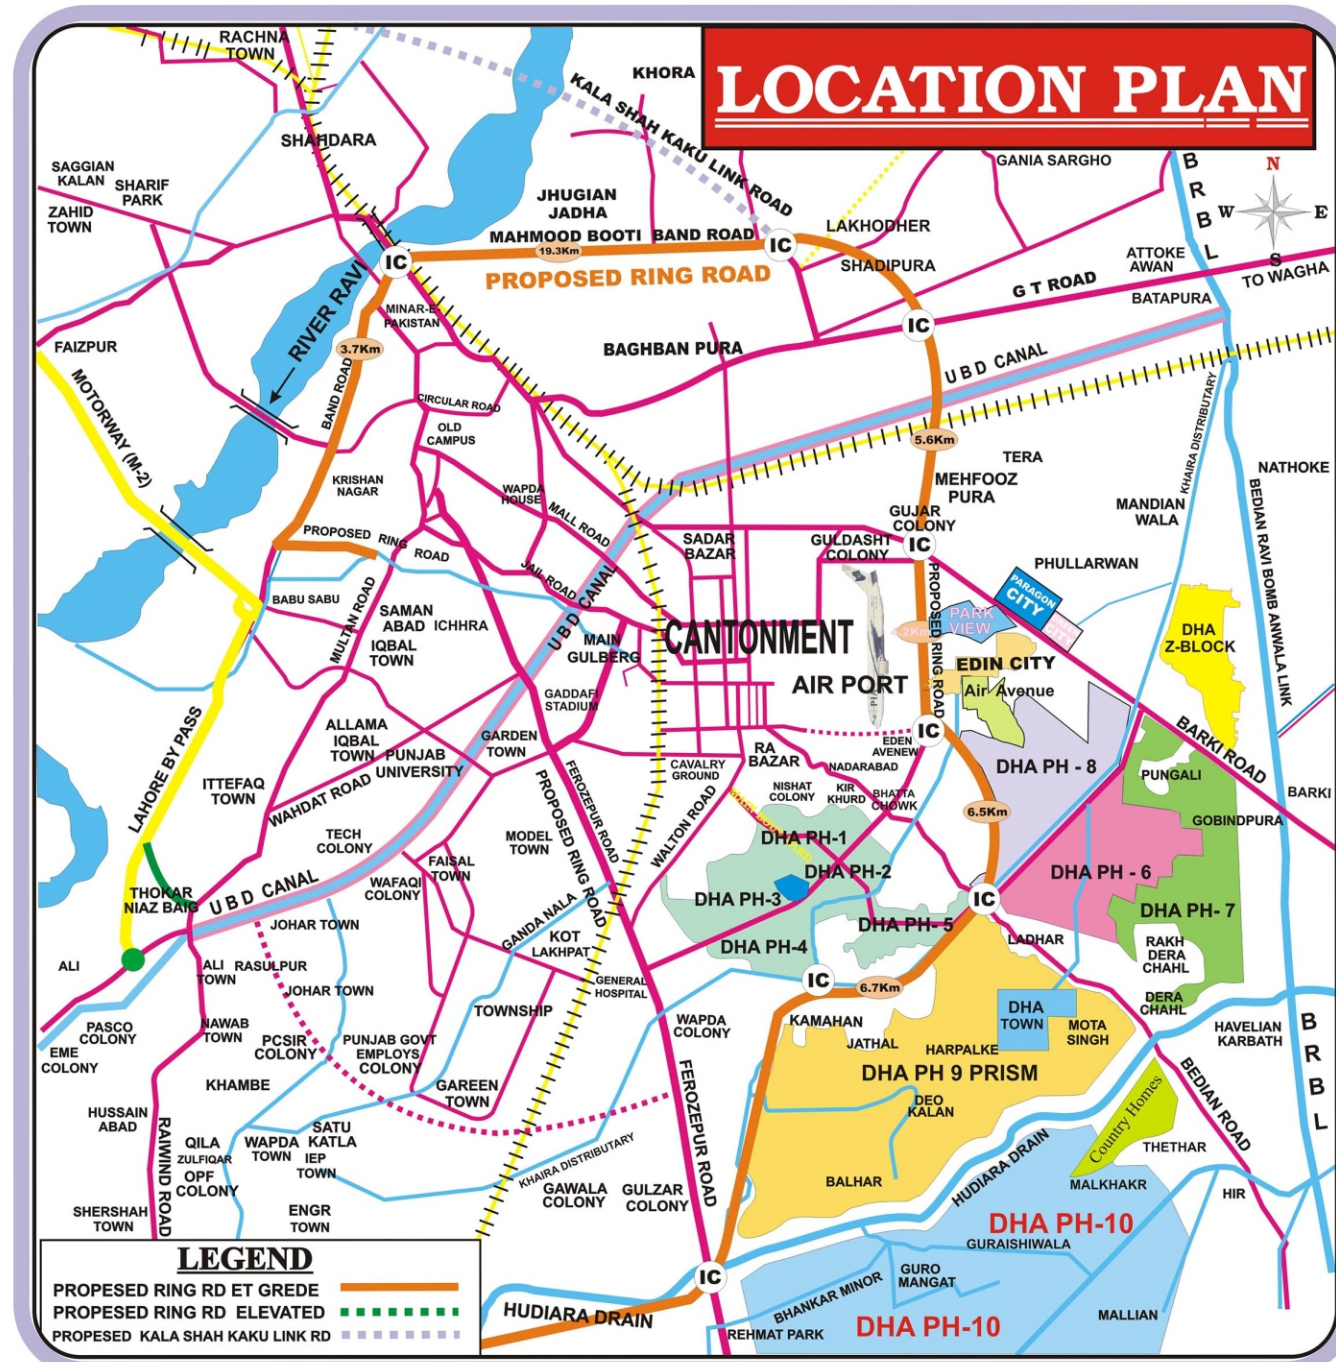

LEGENDS

2-KANAL	[Color]
1-KANAL	[Color]
10-MARLA	[Color]
8-MARLA	[Color]
7-MARLA	[Color]
5-MARLA	[Color]
HOSPITAL	[Color]
SCHOOL/COLLEGE	[Color]
MOSQUE	[Color]
JV/BOT	[Color]
COMMERCIAL	[Color]
PARK/OPEN SPACES	[Color]
GRAVE YARD	[Color]
GRID STATION	[Color]