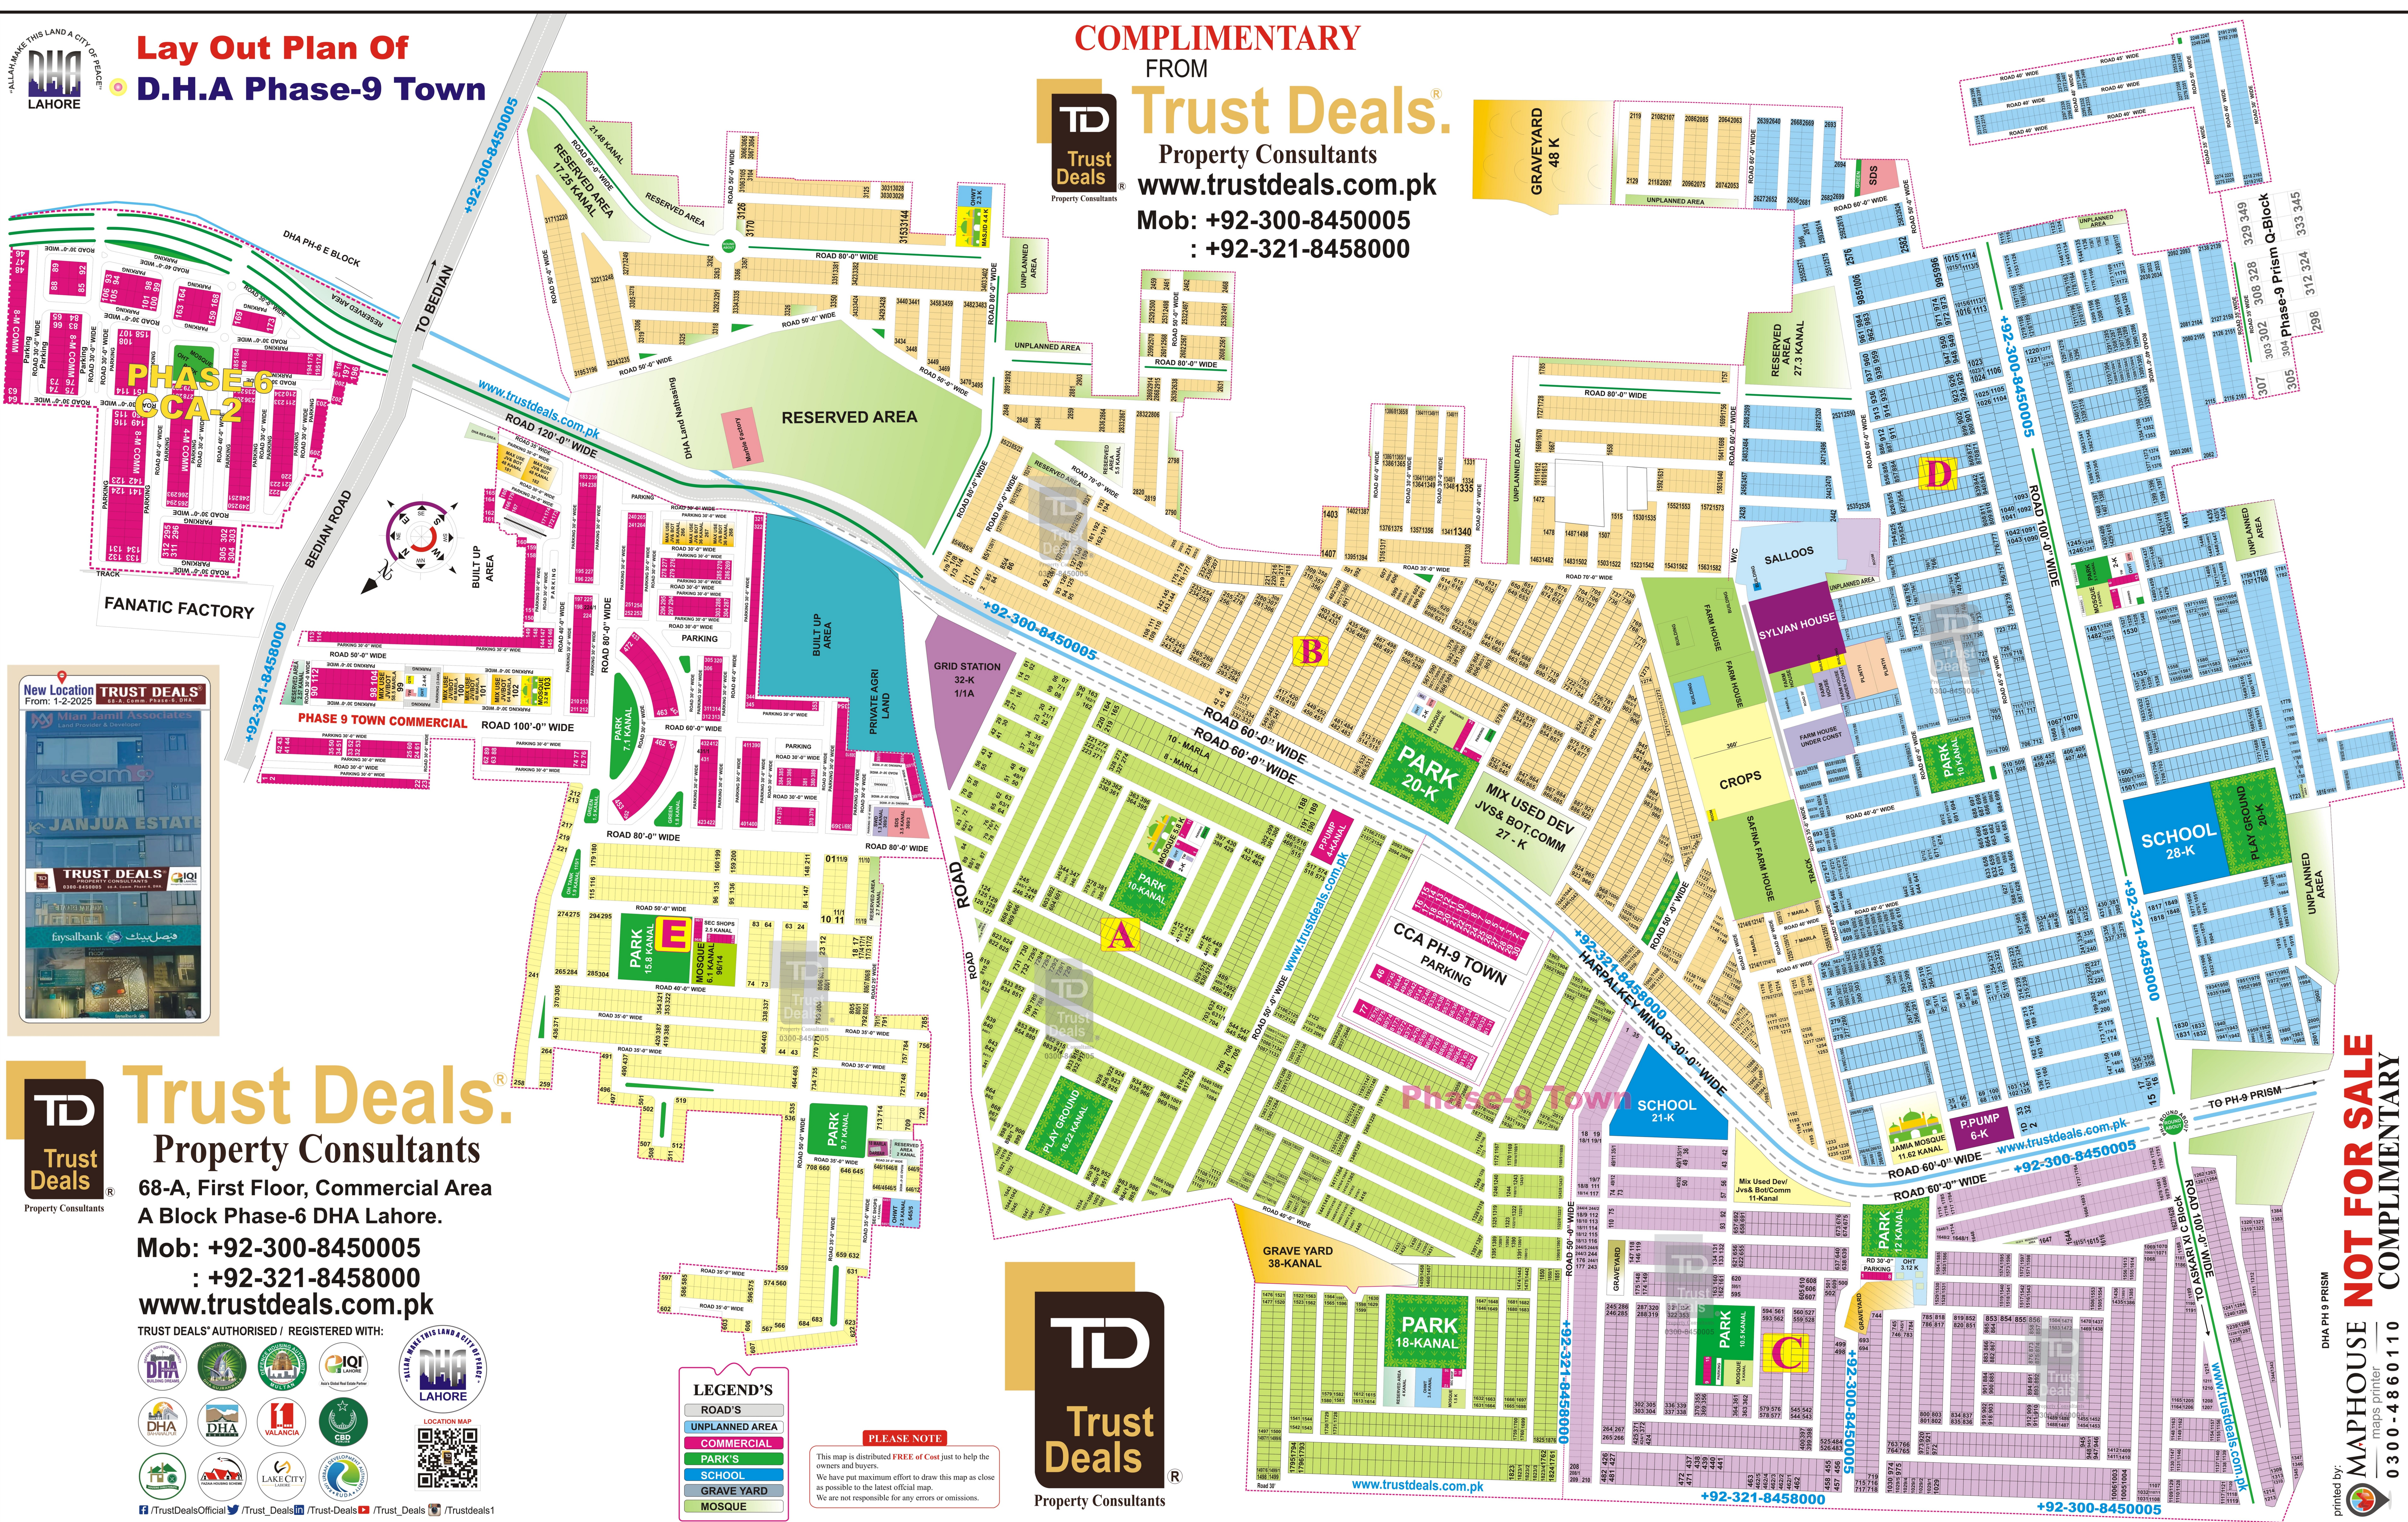

# Lay Out Plan Of D.H.A Phase-9 Town

**COMPLIMENTARY**  
FROM  
**Trust Deals**  
Property Consultants  
[www.trustdeals.com.pk](http://www.trustdeals.com.pk)  
Mob: +92-300-8450005  
: +92-321-8458000

LEGEND'S

- ROAD'S
- UNPLANNED AREA
- COMMERCIAL
- PARK'S
- SCHOOL
- GRAVE YARD
- MOSQUE

PLEASE NOTE

This map is distributed FREE of Cost just to help the owners and buyers. We have put maximum effort to draw this map as close as possible to the latest official map. We are not responsible for any errors or omissions.