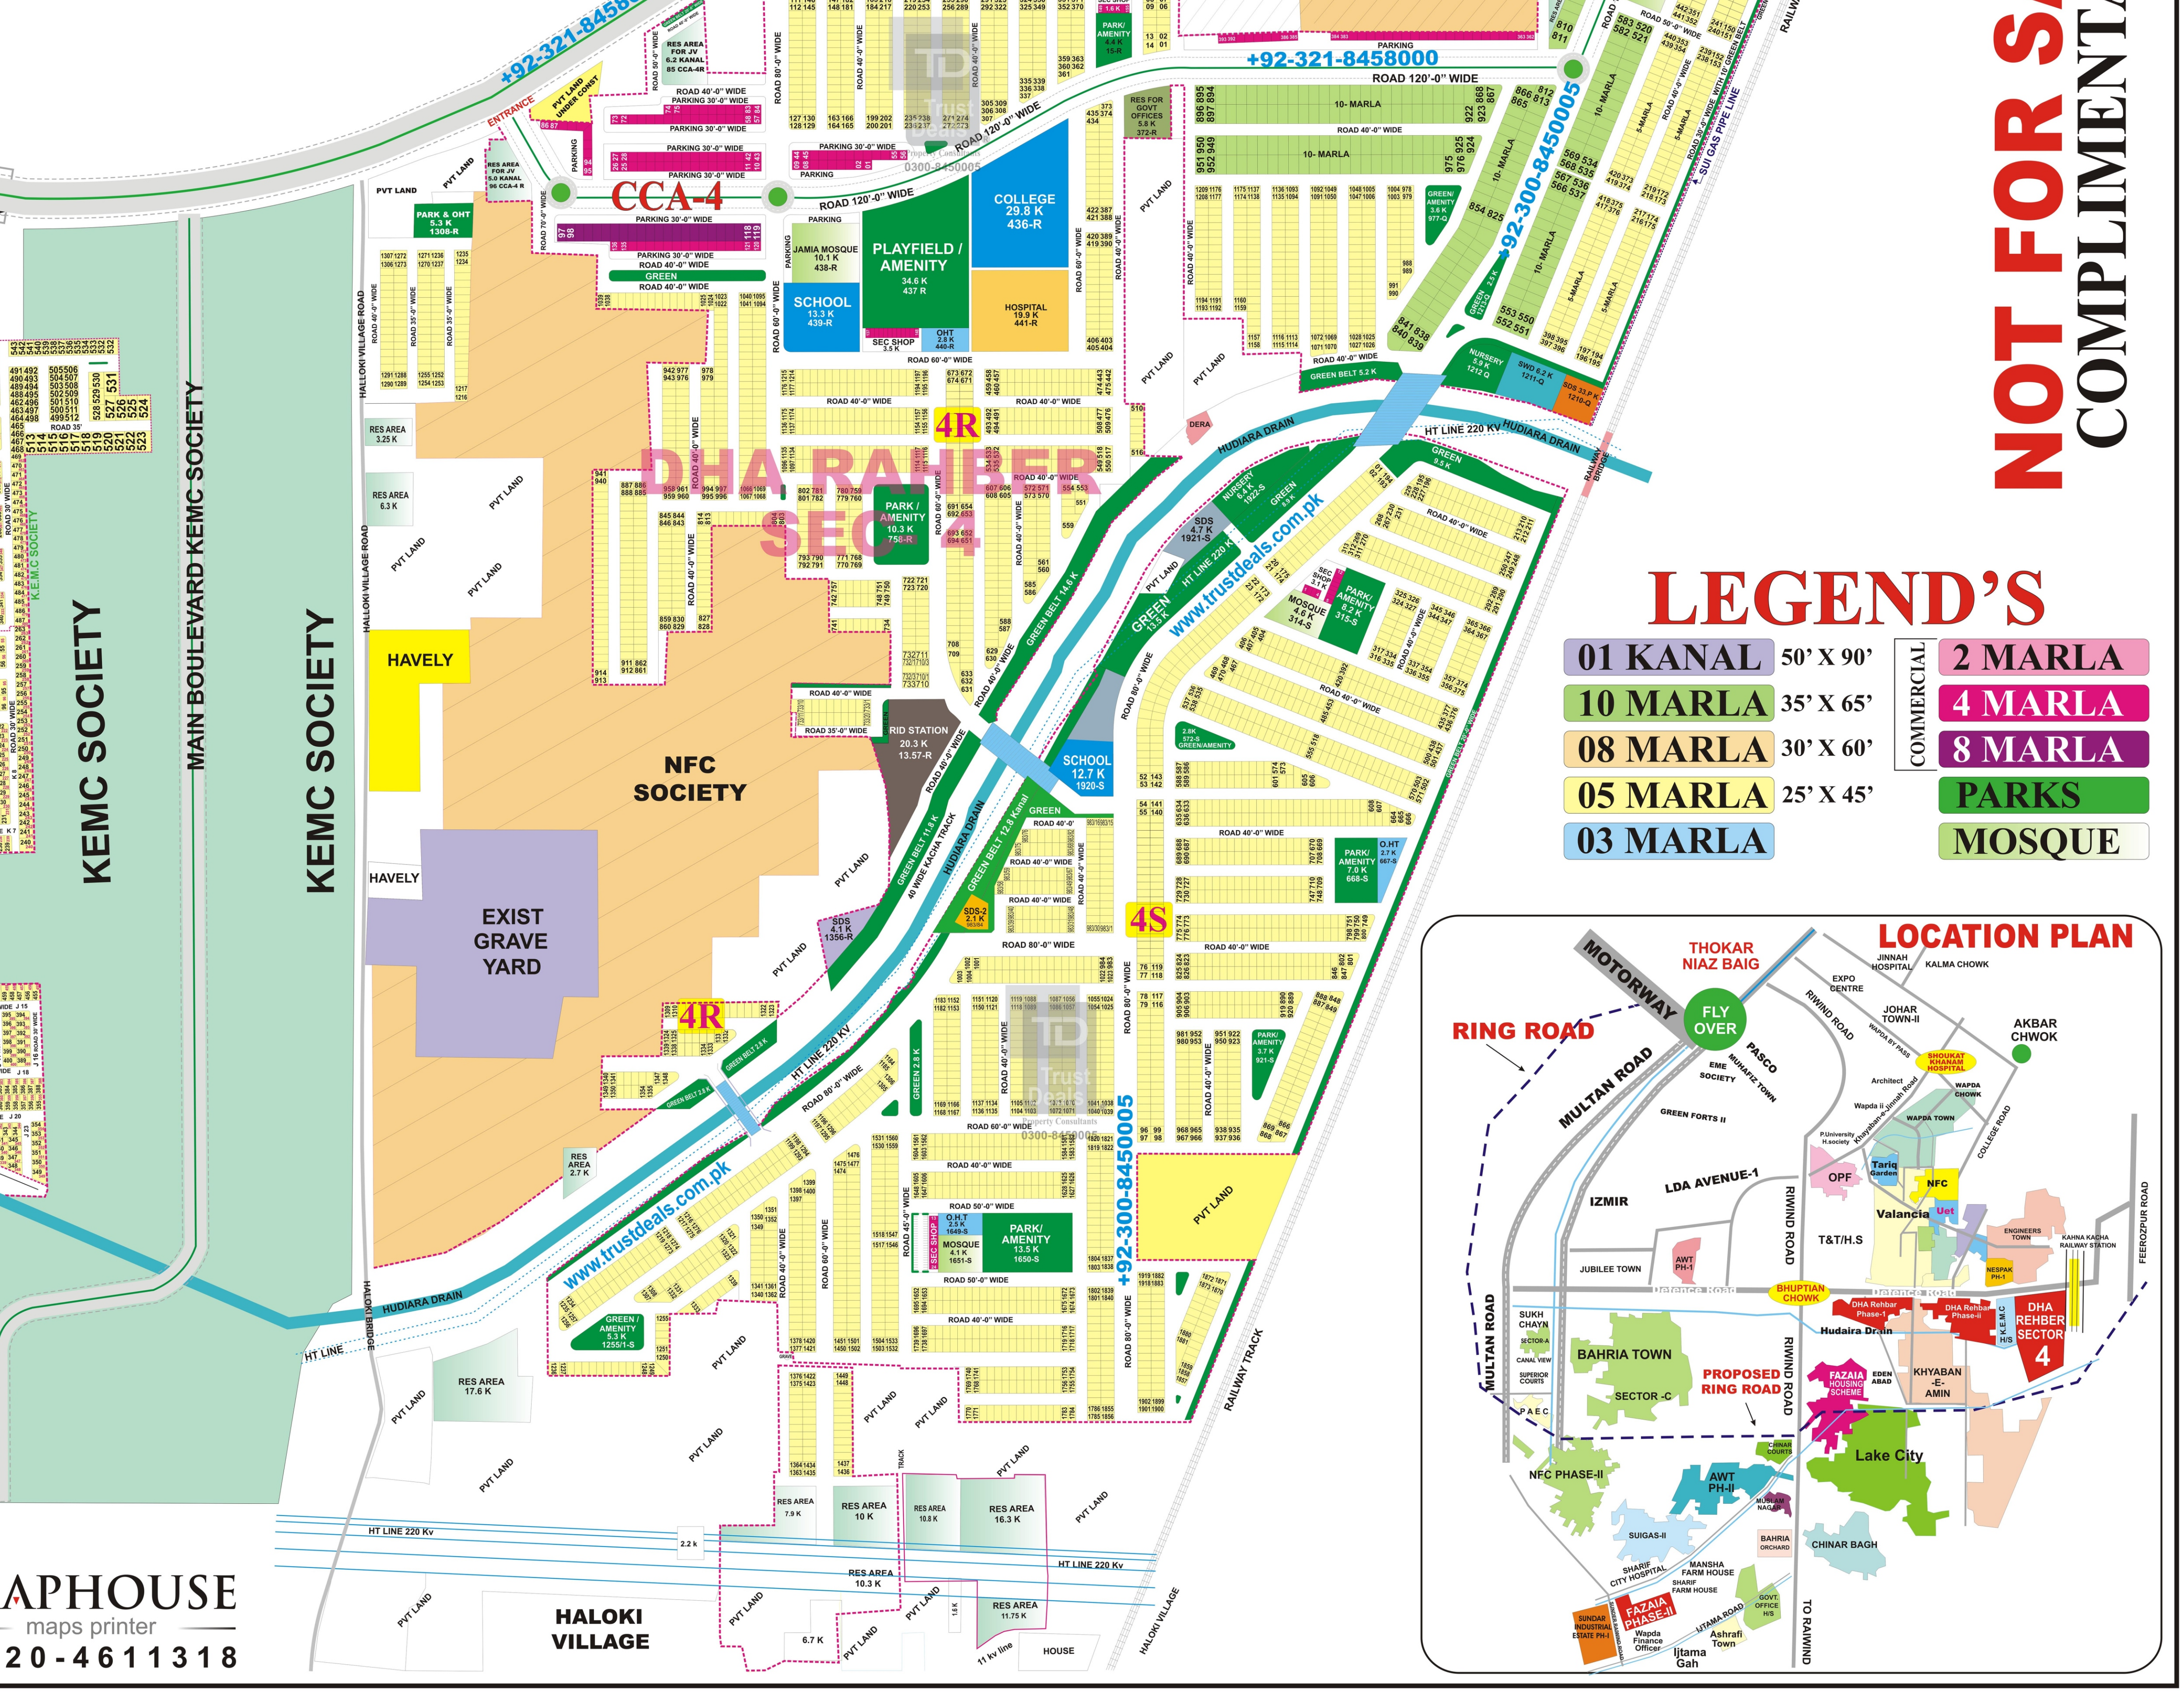

NOT FOR SALE
COMPLIMENTARY

LEGEND'S

01 KANAL	50' x 90'	2 MARLA
10 MARLA	35' x 65'	4 MARLA
08 MARLA	30' x 60'	8 MARLA
05 MARLA	25' x 45'	PARKS
03 MARLA		MOSQUE