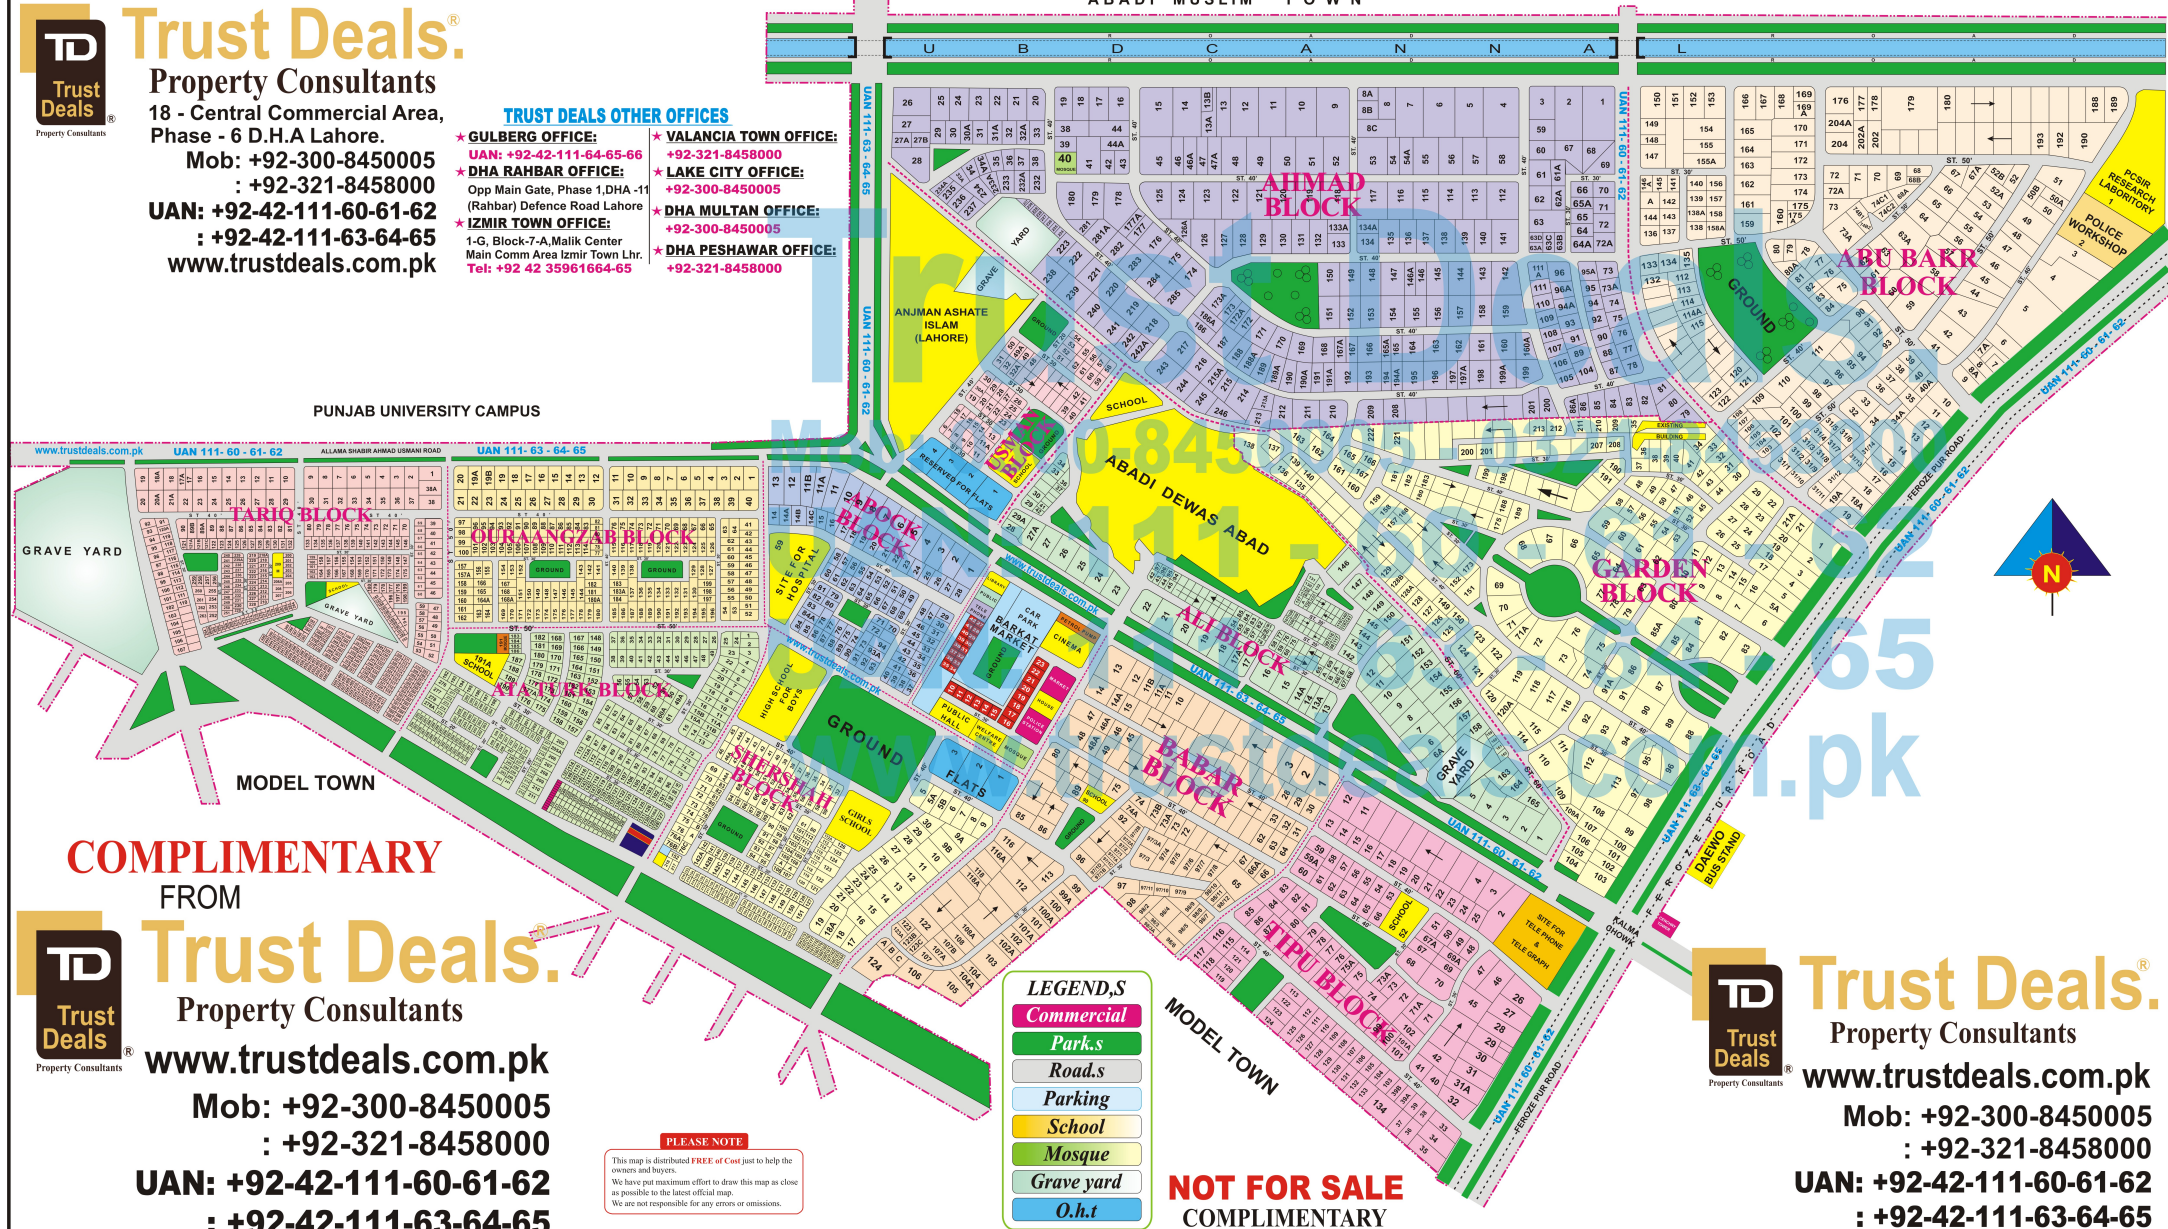

NEW GARDEN TOWN MAP

L A H O R E

ABADI MUSLIM TOWN

TD Trust Deals
Property Consultants
18 - Central Commercial Area,
Phase - 6 D.H.A Lahore.
Mob: +92-300-8450005
: +92-321-8458000
UAN: +92-42-111-60-61-62
: +92-42-111-63-64-65
www.trustdeals.com.pk

TRUST DEALS OTHER OFFICES

- ★ **GULBERG OFFICE:** UAN: +92-42-111-64-65-66
- ★ **DHA RAHBAR OFFICE:** Opp Main Gate, Phase 1,DHA-11 (Rahbar) Defence Road Lahore
- ★ **IZMIR TOWN OFFICE:** 1-G, Block-7-A, Malik Center Main Comm Area Izmir Town Lhr. Tel: +92 42 35961664-65
- ★ **VALANCIA TOWN OFFICE:** +92-321-8458000
- ★ **LAKE CITY OFFICE:** +92-300-8450005
- ★ **DHA MULTAN OFFICE:** +92-300-8450005
- ★ **DHA PESHAWAR OFFICE:** +92-321-8458000

LEGEND,S

- Commercial
- Parks
- Roads
- Parking
- School
- Mosque
- Grave yard
- O.h.t

NOT FOR SALE
COMPLIMENTARY

COMPLIMENTARY
FROM
TD Trust Deals
Property Consultants
www.trustdeals.com.pk
Mob: +92-300-8450005
: +92-321-8458000
UAN: +92-42-111-60-61-62
: +92-42-111-63-64-65

TD Trust Deals
Property Consultants
www.trustdeals.com.pk
Mob: +92-300-8450005
: +92-321-8458000
UAN: +92-42-111-60-61-62
: +92-42-111-63-64-65