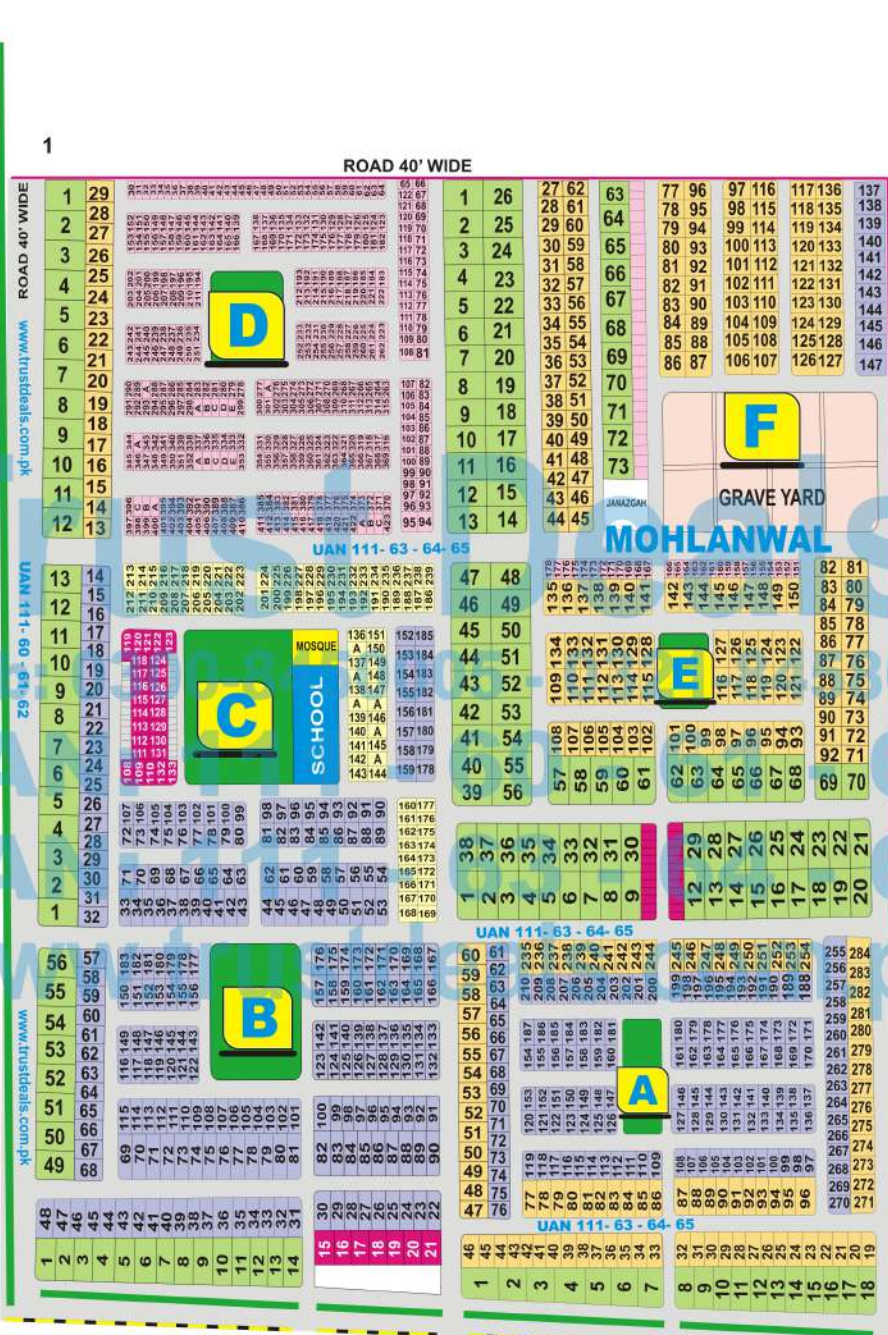

TO THO HAR

MOHLANWAL

BAHRIA CHOWK

LAY OUT PLAN OF MOHLANWAL HOUSING SCHEME LAHORE

Trust Deals®

Property Consultants

18 - Central Commercial Area, Phase - 6 D.H.A Lahore.

Mob: +92-300-8450005
: +92-321-8458000

UAN: +92-42-111-60-61-62
: +92-42-111-63-64-65
www.trustdeals.com.pk

TRUST DEALS OTHER OFFICES

- ★ **GULBERG OFFICE:**
UAN: +92-42-111-64-65-66
- ★ **VALANCIA TOWN OFFICE:**
+92-321-8458000
- ★ **DHA RAHBAR OFFICE:**
Opp Main Gate, Phase 1, DHA -11 (Rahbar) Defence Road Lahore
- ★ **LAKE CITY OFFICE:**
+92-300-8450005
- ★ **IZMIR TOWN OFFICE:**
1-G, Block-7-A, Malik Center Main Comm Area Izmir Town Lhr.
- ★ **DHA MULTAN OFFICE:**
+92-300-8450005
- ★ **DHA PESHAWAR OFFICE:**
+92-321-8458000

PLEASE NOTE

This map is distributed FREE of Cost just to help the owners and buyers.
We have put maximum effort to draw this map as close as possible to the latest official map.
We are not responsible for any errors or omissions.