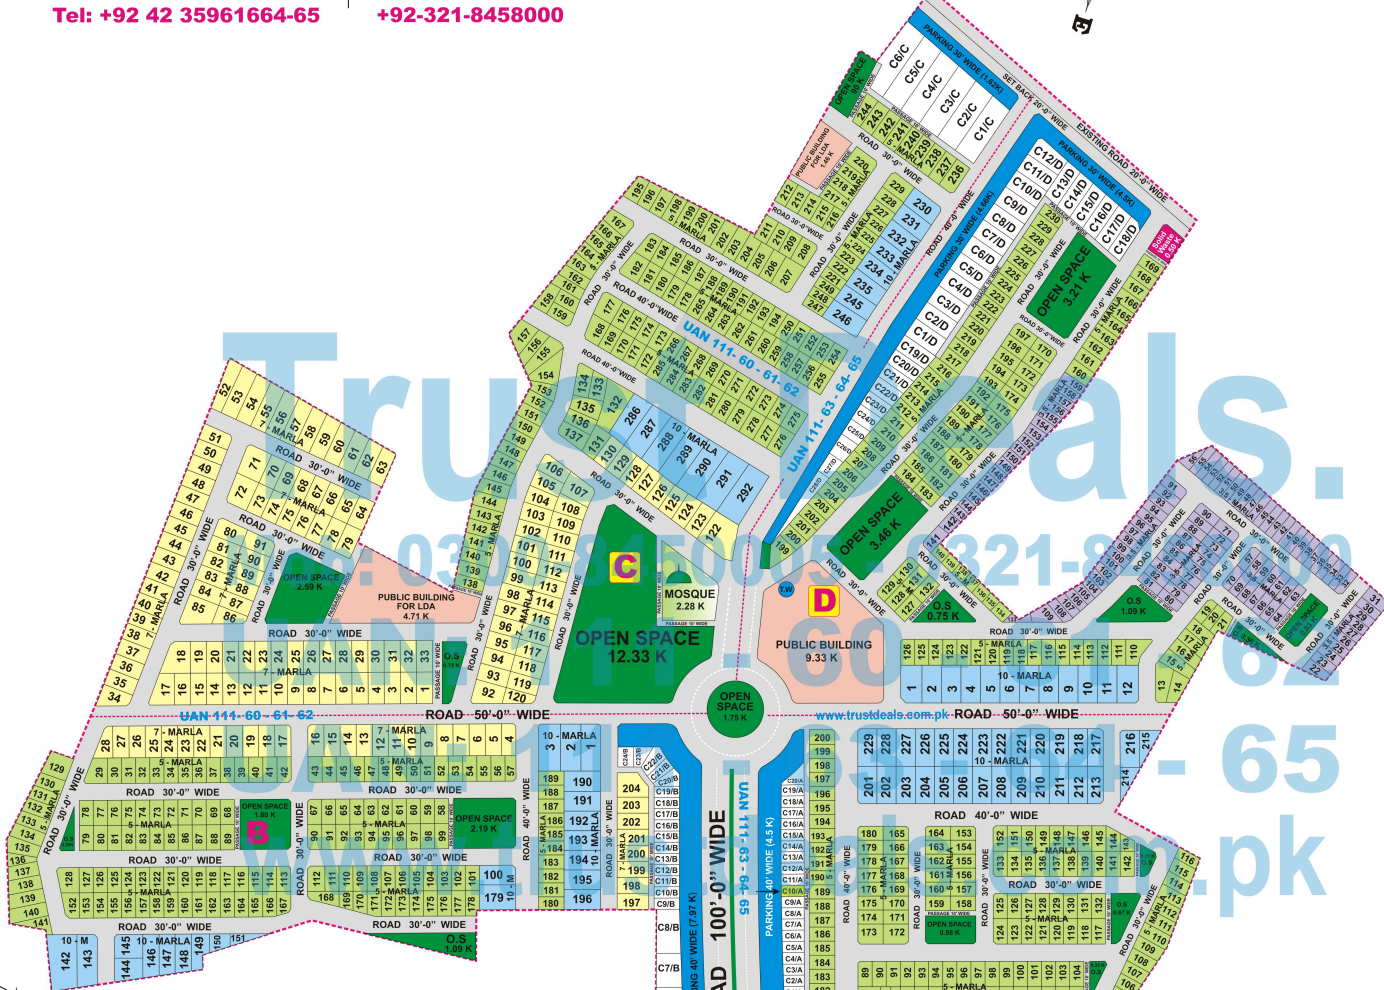

Trust Deals®

Property Consultants
18 - Central Commercial Area,
Phase - 6 D.H.A Lahore.
Mob: +92-300-8450005
: +92-321-8458000
UAN: +92-42-111-60-61-62
: +92-42-111-63-64-65
www.trustdeals.com.pk

LAYOUT PLAN OF PALM CITY FEROEZPUR ROAD LAHORE

TRUST DEALS OTHER OFFICES

- ★ **GULBERG OFFICE:**
  UAN: +92-42-111-64-65-66
- ★ **DHA RAHBAR OFFICE:**
  Opp Main Gate, Phase 1, DHA -11
  (Rahbar) Defence Road Lahore
- ★ **IZMIR TOWN OFFICE:**
  1-G, Block-7-A, Malik Center
  Main Comm Area Izmir Town Lhr.
  Tel: +92 42 35961664-65

- ★ **VALANCIA TOWN OFFICE:**
  +92-321-8458000
- ★ **LAKE CITY OFFICE:**
  +92-300-8450005
- ★ **DHA MULTAN OFFICE:**
  +92-300-8450005
- ★ **DHA PESHAWAR OFFICE:**
  +92-321-8458000

NOT FOR SALE
COMPLIMENTARY

DETAIL OF PLOTS

LEGEND	
16-MARLA	06
10-MARLA	76
07-MARLA	162
05-MARLA	601
3.5-MARLA	108
COMMERCIAL	78
PARK'S	20
MOSQUE	01
PUBLIC BUILDING	

COMPLIMENTARY
FROM
Trust Deals®
Property Consultants
www.trustdeals.com.pk
Mob: +92-300-8450005
: +92-321-8458000
UAN: +92-42-111-60-61-62
: +92-42-111-63-64-65

BAHRIA EDUCATION MEDICAL CITY

BAHRIA NASHEMAN

EXT. BAHRIA NASHEMAN

GRAND AVENUES

REHAN GARDEN

EDEN GARDEN

PLEASE NOTE

ELITE TOWN

LDA CITY

TO KASUR
UAN 111-63-64-65

FEROEZPUR ROAD
UAN 111-63-64-65

TO LAHORE
UAN 111-63-64-65