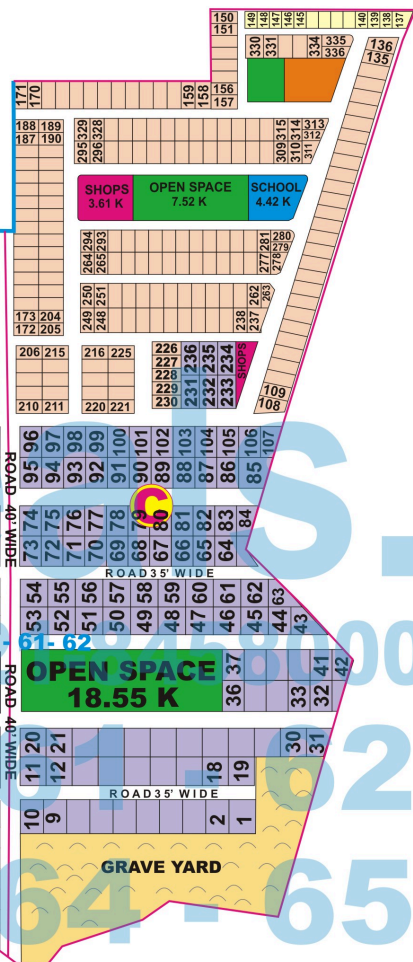

NOT FOR SALE
COMPLIMENTARY

Trust Deals®

Property Consultants

18 - Central Commercial Area,
Phase - 6, D.H.A Lahore.

Mob: +92-300-8450005

: +92-321-8458000

UAN: +92-42-111-60-61-62

: +92-42-111-63-64-65

www.trustdeals.com.pk

TRUST DEALS OTHER OFFICES

- ★ **GULBERG OFFICE:**
  UAN: +92-42-111-64-65-66
- ★ **DHA RAHBAR OFFICE:**
  Opp Main Gate, Phase 1, DHA -11
  (Rahbar) Defence Road Lahore
- ★ **IZMIR TOWN OFFICE:**
  1-G, Block-7-A, Malik Center
  Main Comm Area Izmir Town Lhr.
  Tel: +92 42 35961664-65
- ★ **VALANCIA TOWN OFFICE:**
  +92-321-8458000
- ★ **LAKE CITY OFFICE:**
  +92-300-8450005
- ★ **DHA MULTAN OFFICE:**
  +92-300-8450005
- ★ **DHA PESHAWAR OFFICE:**
  +92-321-8458000

PLEASE NOTE

This map is distributed **FREE of Cost** just to help the owners and buyers.
We have put maximum effort to draw this map as close as possible to the latest official map.
We are not responsible for any errors or omissions.

www.trustdeals.com.pk

ROAD 150' WIDE