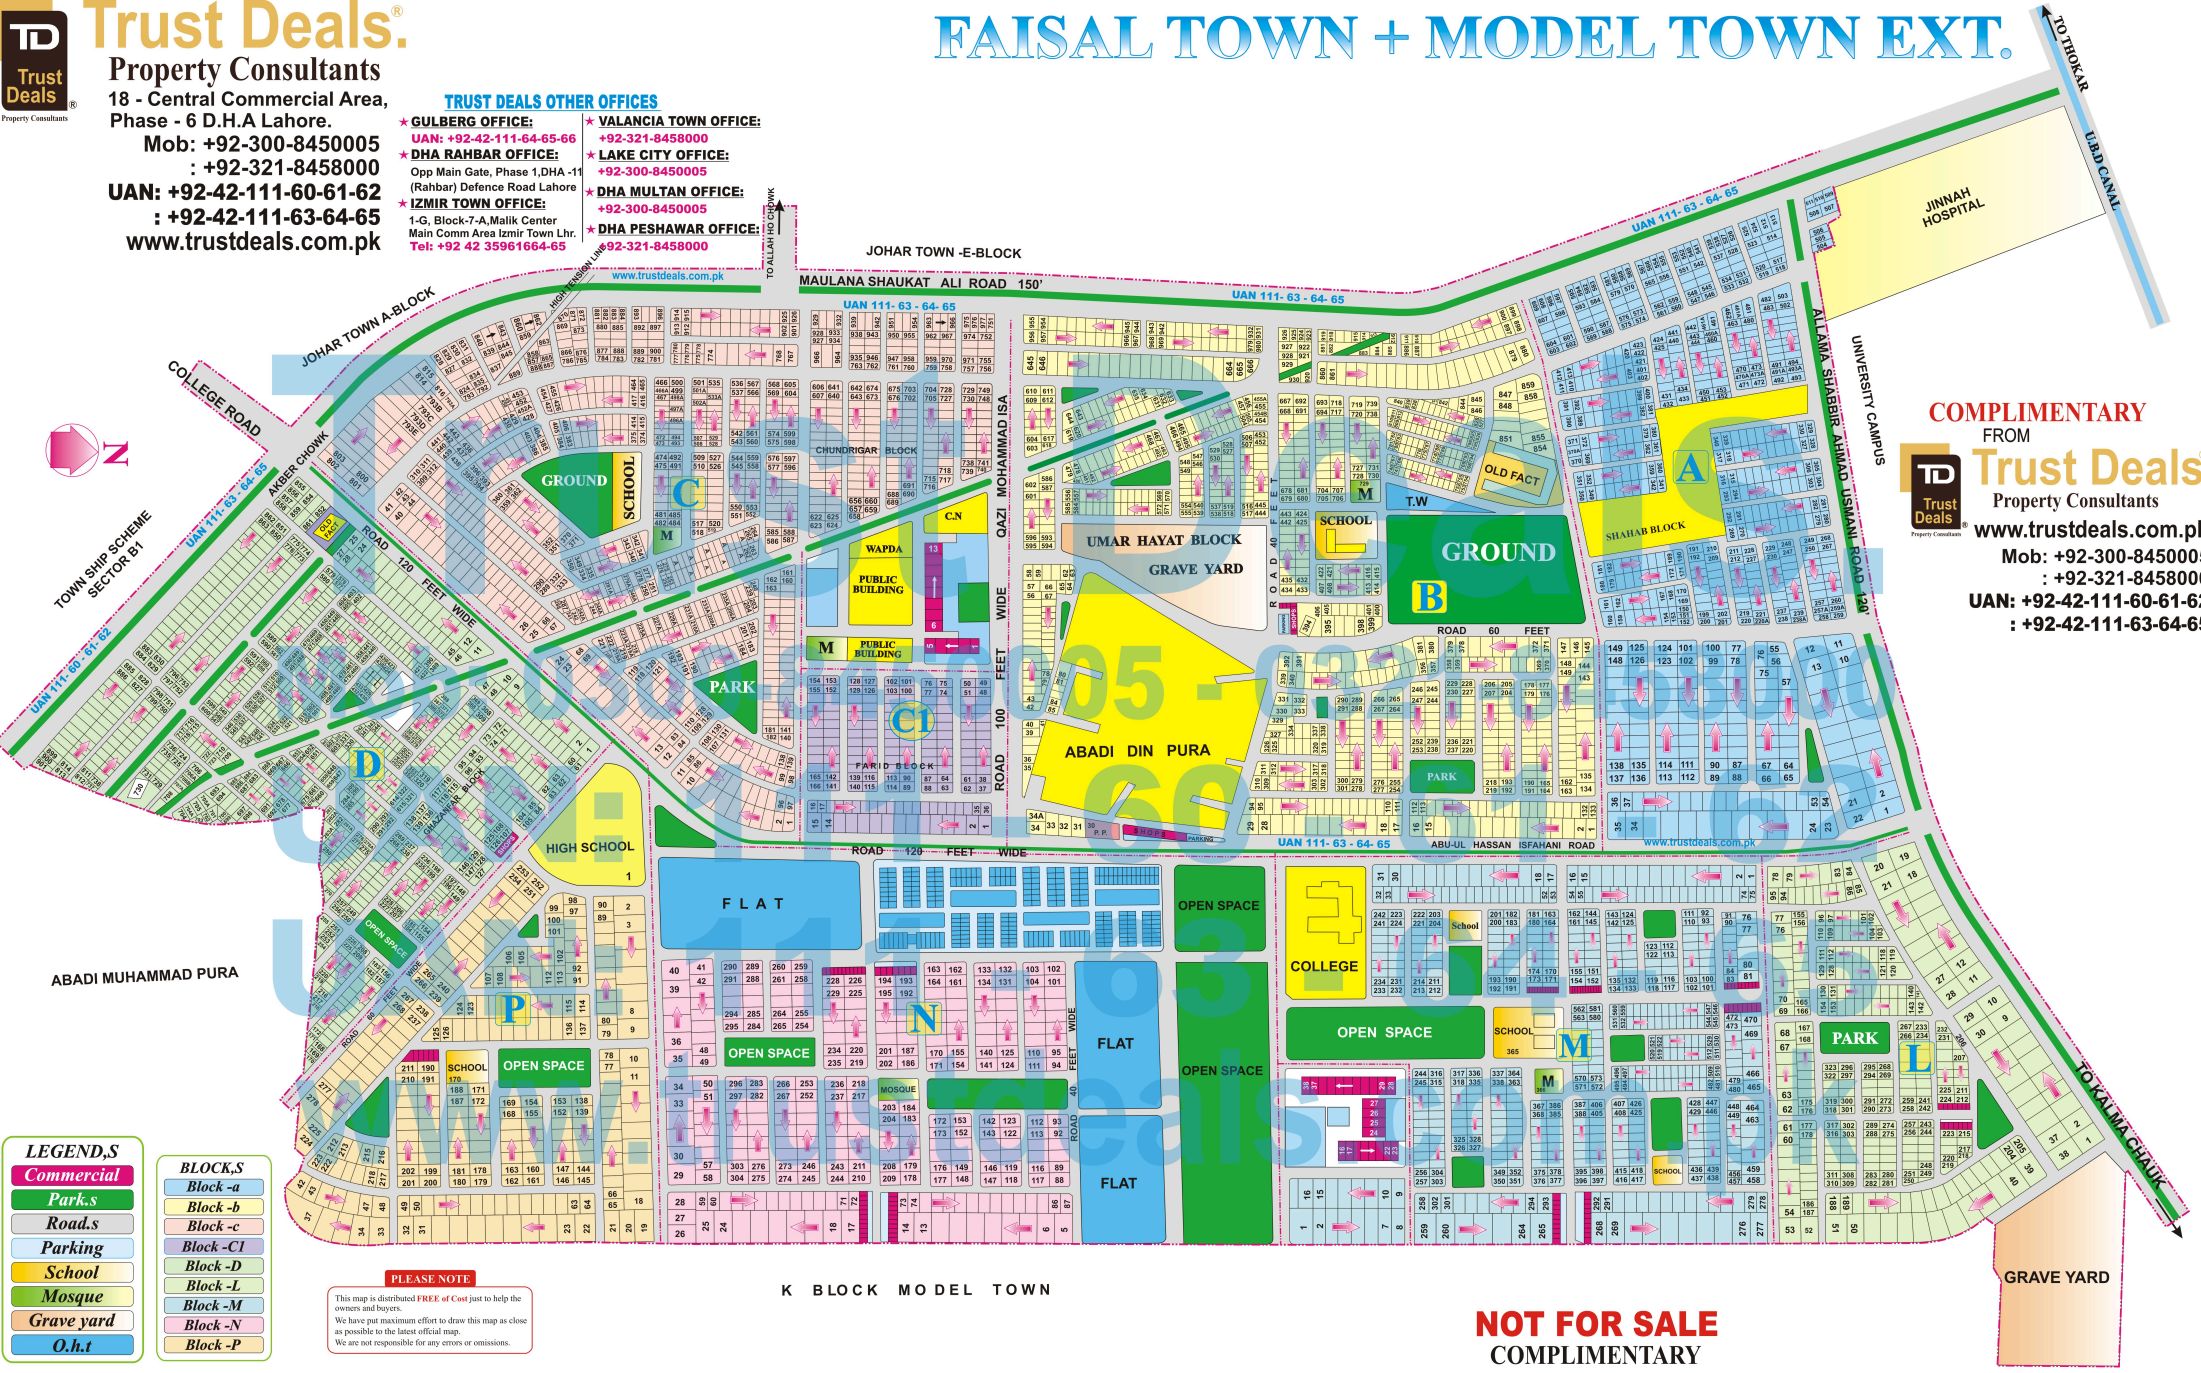

Trust Deals®

Property Consultants
18 - Central Commercial Area,
Phase - 6 D.H.A Lahore.
Mob: +92-300-8450005
: +92-321-8458000
UAN: +92-42-111-60-61-62
: +92-42-111-63-64-65
www.trustdeals.com.pk

TRUST DEALS OTHER OFFICES

- ★ **GULBERG OFFICE:**
  UAN: +92-42-111-64-65-66
- ★ **DHA RAHBAR OFFICE:**
  Opp Main Gate, Phase 1, DHA-11 (Rahbar) Defence Road Lahore
- ★ **IZMIR TOWN OFFICE:**
  1-G, Block-7-A, Malik Center Main Comm Area Izmir Town Lhr.
  Tel: +92 42 35961664-65
- ★ **VALANCIA TOWN OFFICE:**
  +92-321-8458000
- ★ **LAKE CITY OFFICE:**
  +92-300-8450005
- ★ **DHA MULTAN OFFICE:**
  +92-300-8450005
- ★ **DHA PESHAWAR OFFICE:**
  +92-321-8458000

FAISAL TOWN + MODEL TOWN EXT.

LEGENDS

Commercial (Pink)

Parks (Green)

Roads (Grey)

Parking (Light Blue)

School (Yellow)

Mosque (Orange)

Grave yard (Light Green)

O.h.t (Dark Blue)

BLOCK-S

- Block -a
- Block -b
- Block -c
- Block -C1
- Block -D
- Block -L
- Block -M
- Block -N
- Block -P

K BLOCK MODEL TOWN

COMPLIMENTARY FROM

Trust Deals®
Property Consultants
www.trustdeals.com.pk
Mob: +92-300-8450005
: +92-321-8458000
UAN: +92-42-111-60-61-62
: +92-42-111-63-64-65

NOT FOR SALE
COMPLIMENTARY